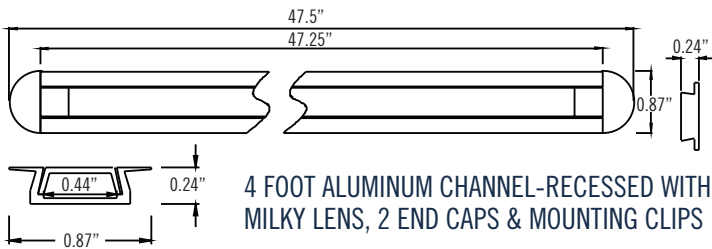

ALUMINUM CHANNELS

CSRTAL4CR

4 FOOT ALUMINUM CHANNEL-CORNER WITH MILKY LENS, 2 END CAPS & MOUNTING CLIPS

ACCESSORIES FOR CSRTAL4CR

- CSRTALCR-CLIPS MOUNTING CLIPS (2 PACK)
- CSRTALCR-EC END CAPS (2 PACK)
- CSRTALCR-FL 4FT. FROSTED LENS

CSRTAL4RD

4 FOOT ALUMINUM CHANNEL-ROUND WITH MILKY LENS, 2 END CAPS & MOUNTING CLIPS

ACCESSORIES FOR CSRTAL4RD

- CSRTALPDM PENDANT MOUNTING SET (2 PACK)
- CSRTALRD-CLIPS MOUNTING CLIPS FOR (2 PACK)
- CSRTALRD-EC END CAPS (2 PACK)

CSRTAL4SR

4 FOOT ALUMINUM CHANNEL-RECESSED WITH MILKY LENS, 2 END CAPS & MOUNTING CLIPS

ACCESSORIES FOR CSRTAL4SR

- CSRTALSR-CLIPS MOUNTING CLIPS
- CSRTALSR-EC END CAPS FOR (2 PACK)
- CSRTALSR-FL 4FT. FROSTED LENS

CSRTAL4SL

4 FOOT ALUMINUM CHANNEL-SLIM WITH MILKY LENS, 2 END CAPS & MOUNTING CLIPS

ACCESSORIES FOR CSRTAL4SL

- CSRTALSL-CLIPS MOUNTING CLIPS FOR (2 PACK)
- CSRTALSL-EC END CAPS FOR (2 PACK)
- CSRTALSL-FL 4FT. FROSTED LENS
- CSRTALADM ADJUSTABLE MOUNTING CLIPS
- CSRTALFXM FLEX MOUNTING CLIPS (2 PACK)