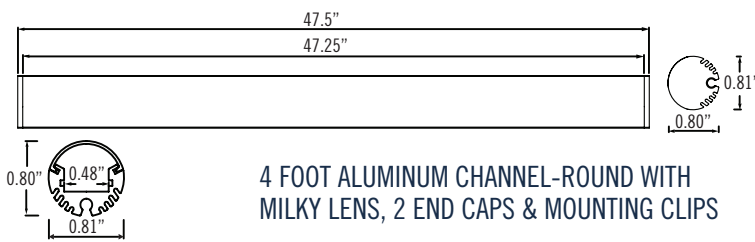

ALUMINUM CHANNELS

CSRTAL4CR

4 FOOT ALUMINUM CHANNEL-CORNER WITH MILKY LENS, 2 END CAPS & MOUNTING CLIPS

ACCESSORIES FOR CSRTAL4CR

- CSRTALCR-CLIPS MOUNTING CLIPS (2 PACK)
- CSRTALCR-EC END CAPS (2 PACK)
- CSRTALCR-FL 4FT. FROSTED LENS

CSRTAL4RD

4 FOOT ALUMINUM CHANNEL-ROUND WITH MILKY LENS, 2 END CAPS & MOUNTING CLIPS

ACCESSORIES FOR CSRTAL4RD

- CSRTALPDM PENDANT MOUNTING SET (2 PACK)
- CSRTALRD-CLIPS MOUNTING CLIPS FOR (2 PACK)
- CSRTALRD-EC END CAPS (2 PACK)

CSRTAL4SR

4 FOOT ALUMINUM CHANNEL-RECESSED WITH MILKY LENS, 2 END CAPS & MOUNTING CLIPS

ACCESSORIES FOR CSRTAL4SR

- CSRTALSR-CLIPS MOUNTING CLIPS
- CSRTALSR-EC END CAPS FOR (2 PACK)
- CSRTALSR-FL 4FT. FROSTED LENS

CSRTAL4SL

4 FOOT ALUMINUM CHANNEL-SLIM WITH MILKY LENS, 2 END CAPS & MOUNTING CLIPS

ACCESSORIES FOR CSRTAL4SL

- CSRTALSL-CLIPS MOUNTING CLIPS FOR (2 PACK)
- CSRTALSL-EC END CAPS FOR (2 PACK)
- CSRTALSL-FL 4FT. FROSTED LENS
- CSRTALADM ADJUSTABLE MOUNTING CLIPS
- CSRTALFXM FLEX MOUNTING CLIPS (2 PACK)