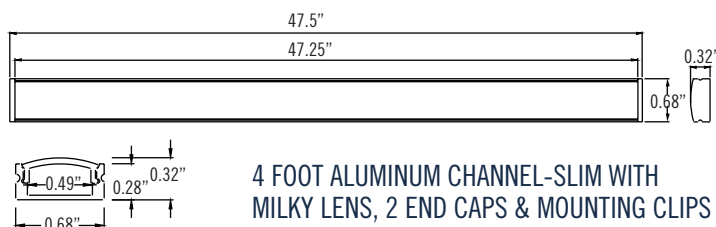

CSRTAL4RD

4 FOOT ALUMINUM CHANNEL-ROUND WITH MILKY LENS, 2 END CAPS & MOUNTING CLIPS

ACCESSORIES FOR CSRTAL4RD

- CSRTALPDM PENDANT MOUNTING SET (2 PACK)
- CSRTALRD-CLIPS MOUNTING CLIPS FOR (2 PACK)
- CSRTALRD-EC END CAPS (2 PACK)

CSRTAL4SR

4 FOOT ALUMINUM CHANNEL-RECESSED WITH MILKY LENS, 2 END CAPS & MOUNTING CLIPS

ACCESSORIES FOR CSRTAL4SR

- CSRTALSR-CLIPS MOUNTING CLIPS
- CSRTALSR-EC END CAPS FOR (2 PACK)
- CSRTALSR-FL 4FT. FROSTED LENS

CSRTAL4SL

4 FOOT ALUMINUM CHANNEL-SLIM WITH MILKY LENS, 2 END CAPS & MOUNTING CLIPS

ACCESSORIES FOR CSRTAL4SL

- CSRTALSL-CLIPS MOUNTING CLIPS FOR (2 PACK)
- CSRTALSL-EC END CAPS FOR (2 PACK)
- CSRTALSL-FL 4FT. FROSTED LENS
- CSRTALADM ADJUSTABLE MOUNTING CLIPS
- CSRTALFXM FLEX MOUNTING CLIPS (2 PACK)