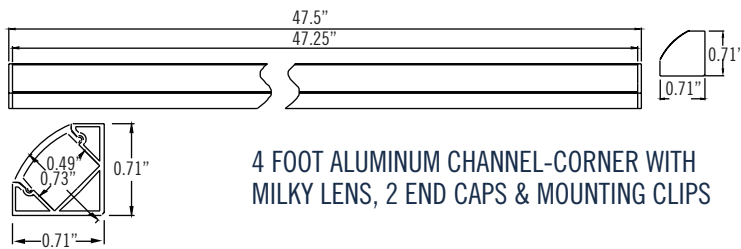

ALUMINUM CHANNELS

CSRTAL4CR

4 FOOT ALUMINUM CHANNEL-CORNER WITH MILKY LENS, 2 END CAPS & MOUNTING CLIPS

ACCESSORIES FOR CSRTAL4CR

- CSRTALCR-CLIPS MOUNTING CLIPS (2 PACK)
- CSRTALCR-EC END CAPS (2 PACK)
- CSRTALCR-FL 4FT. FROSTED LENS

CSRTAL4RD

4 FOOT ALUMINUM CHANNEL-ROUND WITH MILKY LENS, 2 END CAPS & MOUNTING CLIPS

ACCESSORIES FOR CSRTAL4RD

- CSRTALPDM PENDANT MOUNTING SET (2 PACK)
- CSRTALRD-CLIPS MOUNTING CLIPS FOR (2 PACK)
- CSRTALRD-EC END CAPS (2 PACK)

CSRTAL4SR

4 FOOT ALUMINUM CHANNEL-RECESSED WITH MILKY LENS, 2 END CAPS & MOUNTING CLIPS

ACCESSORIES FOR CSRTAL4SR

- CSRTALSR-CLIPS MOUNTING CLIPS
- CSRTALSR-EC END CAPS FOR (2 PACK)
- CSRTALSR-FL 4FT. FROSTED LENS

CSRTAL4SL

4 FOOT ALUMINUM CHANNEL-SLIM WITH MILKY LENS, 2 END CAPS & MOUNTING CLIPS

ACCESSORIES FOR CSRTAL4SL

- CSRTALSL-CLIPS MOUNTING CLIPS FOR (2 PACK)
- CSRTALSL-EC END CAPS FOR (2 PACK)
- CSRTALSL-FL 4FT. FROSTED LENS
- CSRTALADM ADJUSTABLE MOUNTING CLIPS
- CSRTALFXM FLEX MOUNTING CLIPS (2 PACK)